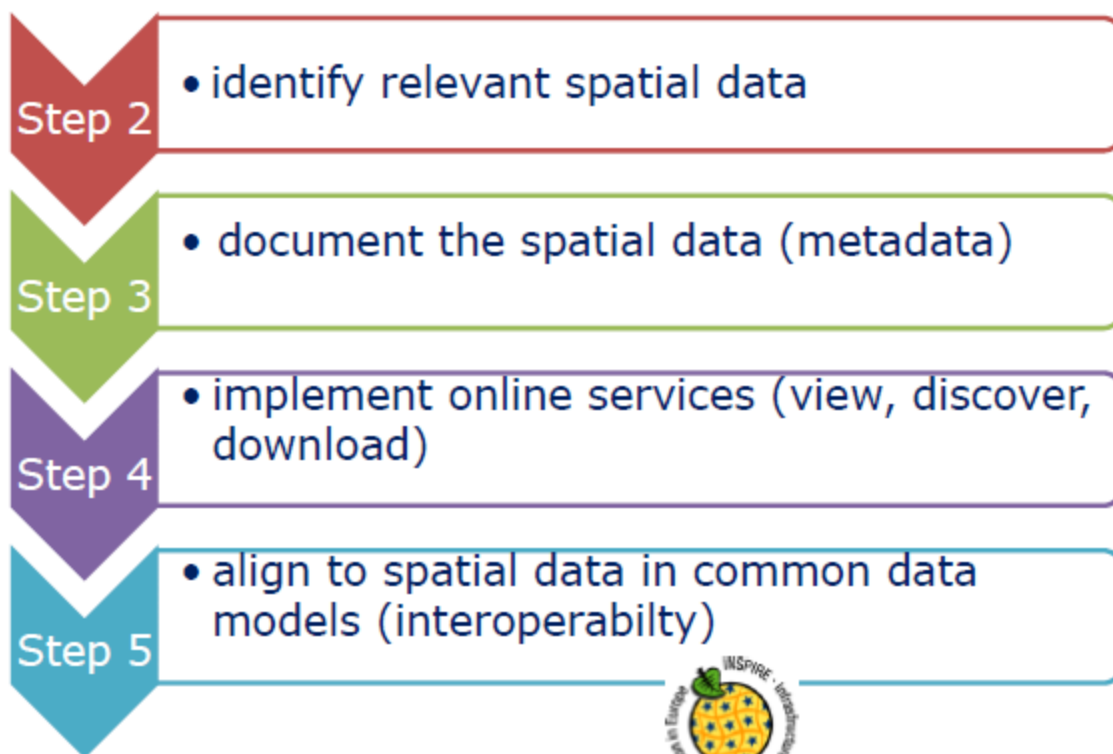

Trabaja mediante grupos de trabajo técnicos

Metodología & Indicadores

Equivalentes con los GTT de CODIIGE para:

Lugares protegidos (A.I)

Cartografía Forestal (A.II)

Hábitat y Regiones Biogeográficas (A.III)

Especies (A.III)

Key obligations / actions

Step 1: administrative tasks (transposition, coordination, data policy)

Related to managing spatial data sets ...

MIG-P

Priority setting
from now to 2020

Examples

- Location of installations or monitoring stations, protected areas, water bodies, aggregated data etc.
- Permits, emissions, monitoring results, etc.
- Land-use, soils, river flow, modelling etc.
- Road networks, cadaster